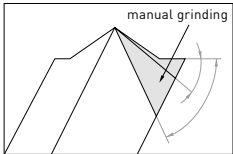

LIGHT WEIGHT
26,50 GRAM

Direct Inframe Glazing a416 (Former)

	mm	64 x 41 [2262 mm²]
	mm	70
	mm	13
	°	24

outdoor

technology

vision

- 8-base decentered Lens
- Vision Advantage™ with LST™ Lens Concept